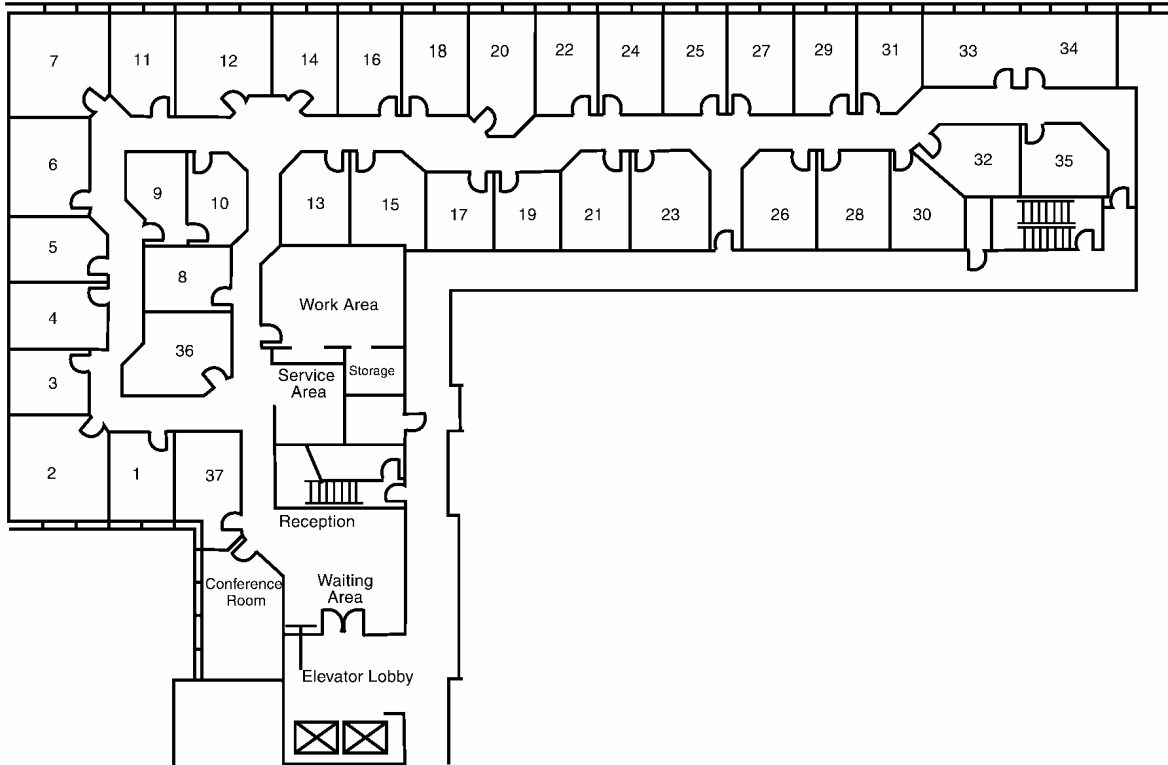

BAY BUSINESS CENTERS

39899 BALENTINE DR.
SUITE 200
NEWARK, CA 94560

Shared Space

Individual Office